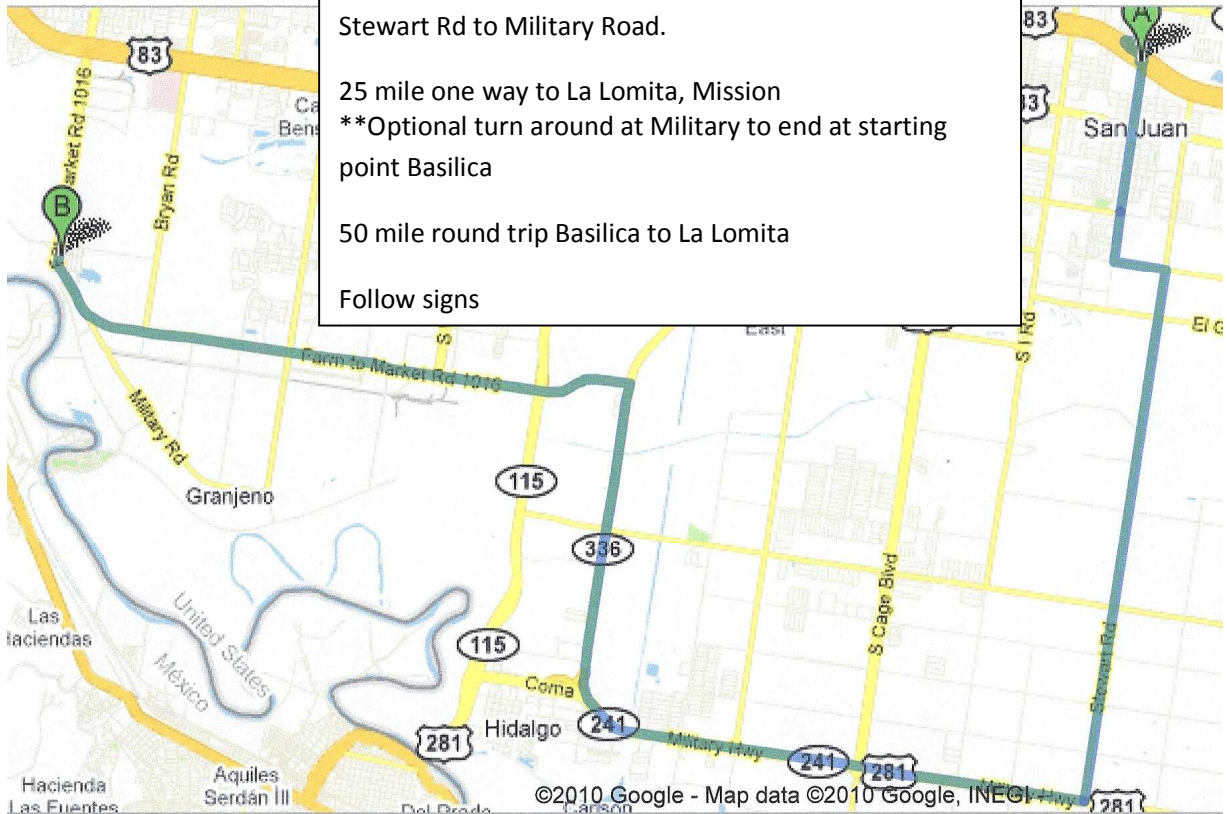

Exit Baslica follow Police Motorcade south on Nebraska  
left turn at the end of Nebraska right turn South on  
Stewart Rd to Military Road.

25 mile one way to La Lomita, Mission  
\*\*Optional turn around at Military to end at starting  
point Baslica

50 mile round trip Baslica to La Lomita

Follow signs

25 mile one way to La Lomita, Mission  
50 mile round trip Baslica to La Lomita

Return is different follow signs exiting La Lomita to the right  
follow signs to Military Rd. South on 10<sup>th</sup>, left turn on Dicker  
Rd. Right turn on Jackson to Left on Military, right turn on  
Stewart follows signs to end at Baslica.